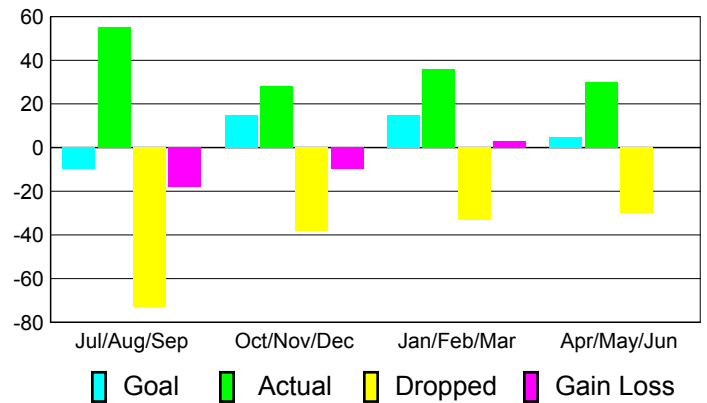

Membership Results 2010-2011

Goal, New, Dropped, Gain/Loss

Comparison of Membership Gain/Loss

Current Year Compared to the Previous Year