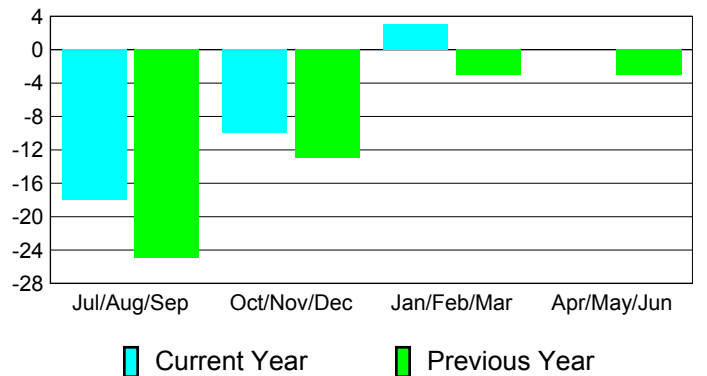

Membership Results
2010-2011

Membership
2009-2010

Month	Net Memb Goal	Actual New Memb	Actual Dropped Memb	Gain/Loss of Memb	Gain/Loss of Memb
Jul/Aug/Sep	-10	55	-73	-18	-25
Oct/Nov/Dec	15	28	-38	-10	-13
Jan/Feb/Mar	15	36	-33	3	-3
Apr/May/Jun	5	30	-30	0	-3
Totals	25	149	-174	-25	-44

Membership Results 2010-2011

Goal, New, Dropped, Gain/Loss

Comparison of Membership Gain/Loss

Current Year Compared to the Previous Year

Gender Comparison 2010-2011

Jul/Aug/Sep

Oct/Nov/Dec

Jan/Feb/Mar